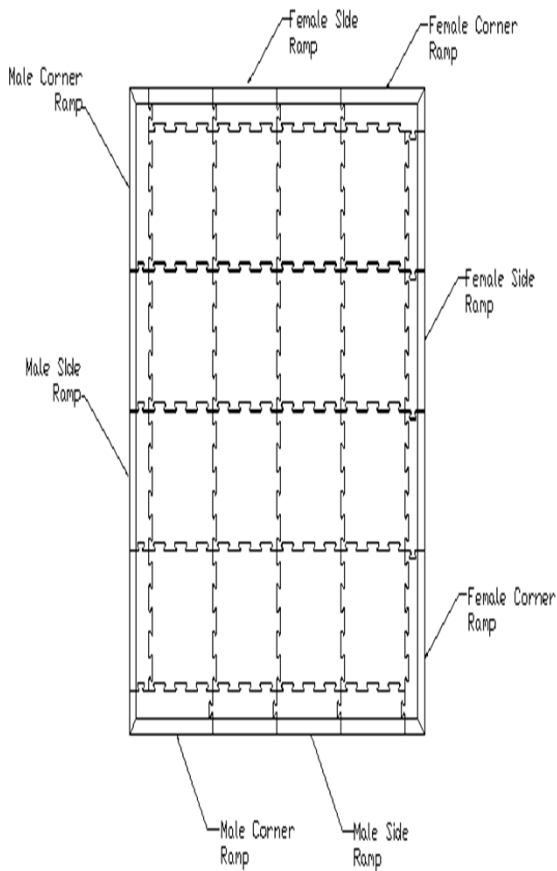

SEE DIAGRAM

COMFORT SCRAPE **Product No. 430**
100% Nitrile Cushion Anti-fatigue

SIZE	Size Approx. in.				Shipping Wt. (lbs.)
		List Price	Discount	Net Price	
2 x 3	23 x 34	49.11	31.50%	33.64	7
3 x 5	34 x 56	110.65	31.50%	75.80	17
4 x 6	42 x 68	176.95	31.50%	121.21	26
3 x 9	34 x 109	221.32	31.50%	151.60	31

Color: Black

COMFORT MATE 1/2" Black **Product No. 301**

SIZE	Size Approx. in.				Shipping Wt. (lbs.)
		List Price	Discount	Net Price	
3 x 5	35" x 59"	70.46	31.50%	48.2651	29

COMFORT MATE 1/2" Red **Product No. 302**

SIZE	Size Approx. in.				Shipping Wt. (lbs.)
		List Price	Discount	Net Price	
3 x 5	35" x 59"	92.15	31.50%	63.12	30

COMFORT MATE 7/8" Black **Product No. 303**

SIZE	Size Approx. in.				Shipping Wt. (lbs.)
		List Price	Discount	Net Price	
3 x 5	35" x 59"	114.35	31.50%	78.33	47

COMFORT MATE 7/8" Red **Product No. 304**

SIZE	Size Approx. in.				Shipping Wt. (lbs.)
		List Price	Discount	Net Price	
3 x 5	35" x 59"	152.23	31.50%	104.28	51

CUSHION STATION - without holes **Product No. 370**